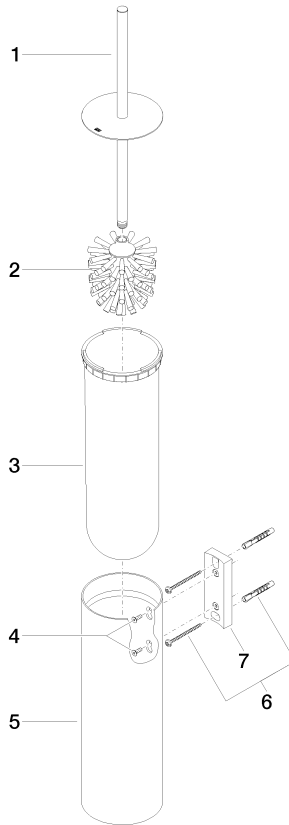

83 910 979

- brush, matte black
- width 100mm
- height 456 mm
- 110mm projection

Fits: MADISON, MEM, TARA, CL.1, LISSÉ,
VAIA, META, CYO

	Chrome	83 910 979-00
	Brushed Platinum	83 910 979-06
	Platinum	83 910 979-08
	Dark Chrome	83 910 979-19
	Light Gold	83 910 979-26
	Brushed Light Gold	83 910 979-27
	Brushed Durabronze (23kt Gold)	83 910 979-28
	Matte Black	83 910 979-33
	Brushed Bronze	83 910 979-42
	Brushed Champagne (22kt Gold)	83 910 979-46
	Brushed Chrome	83 910 979-93
	Brushed Dark Platinum	83 910 979-99

83 910 979

83 910 979

Parts for other finishes can be found here: Brushed Platinum

Spare parts list

No.	Item Number	Name	Quantity used	Delivery time
1	90 20 97 505 01-00	handle	1	10
2	90 18 50 601 00 90	brush	1	2
3	08 18 40 524 90	insert	1	2
4	90 30 30 014 00 90	screw	1	2
5	08 23 01 503-00	casing	1	10
6	05 30 31 025 00 90	fixing set	2	2
7	05 18 40 287 00 90	holder	1	2